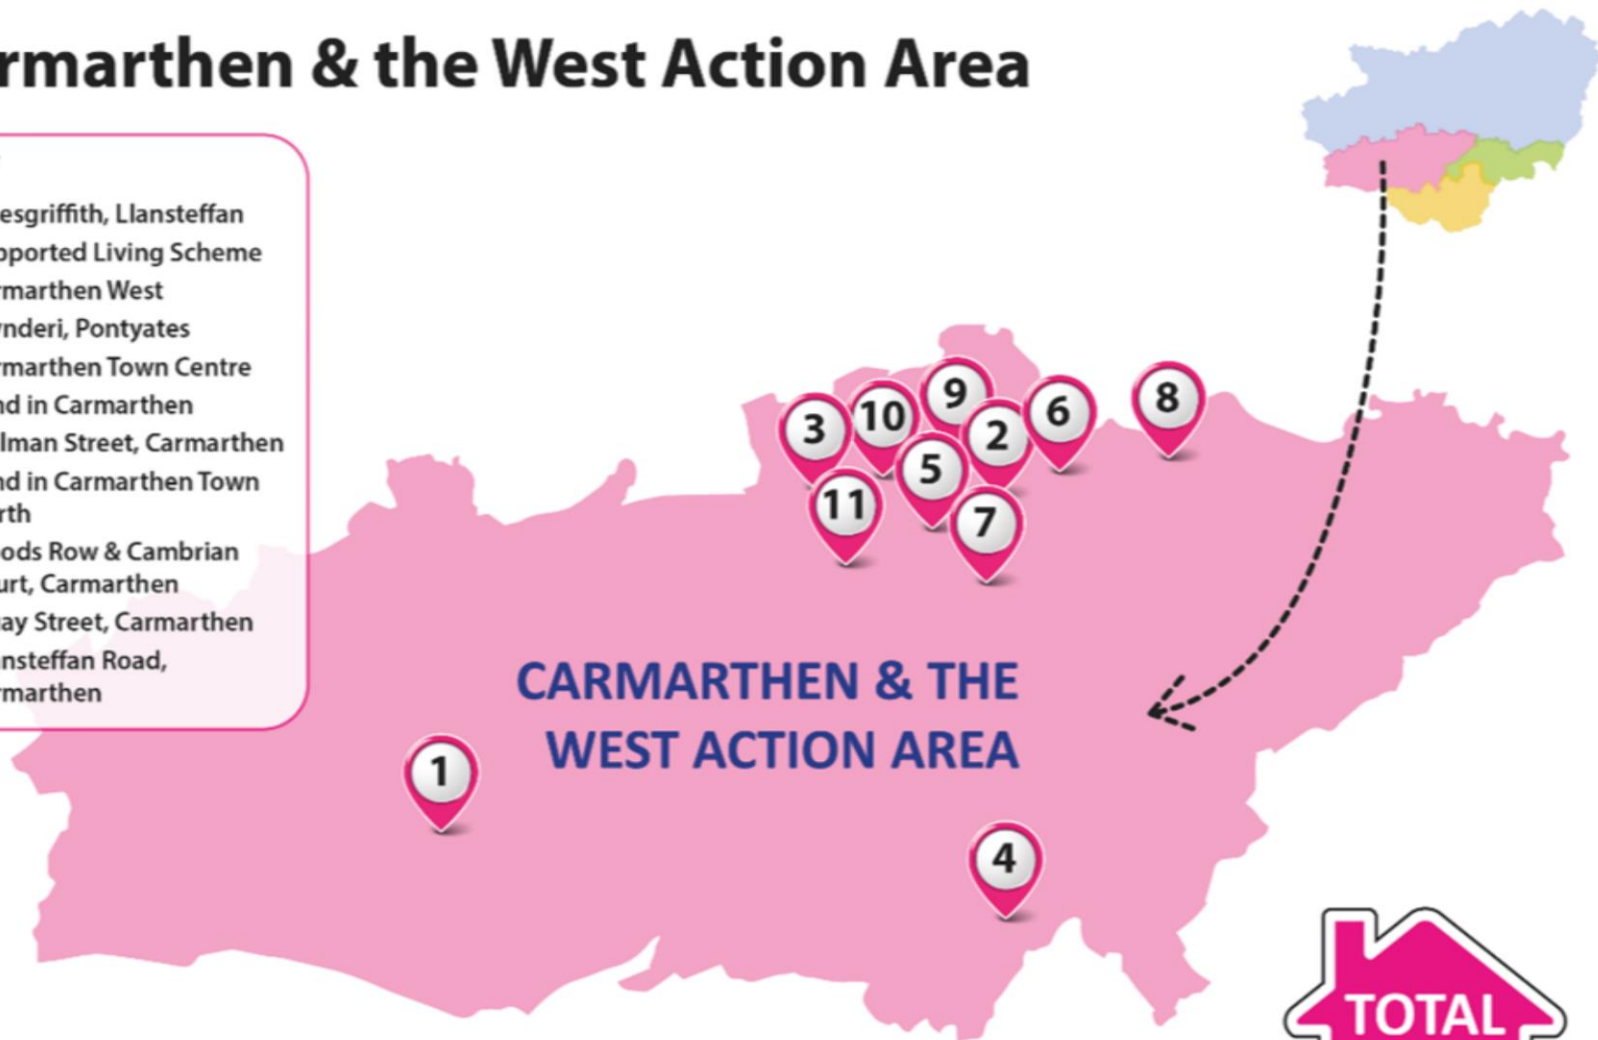

Carmarthen & the West Action Area

KEY

1. Maesgriffith, Llansteffan
2. Supported Living Scheme
3. Carmarthen West
4. Brynderi, Pontyates
5. Carmarthen Town Centre
6. Land in Carmarthen
7. Spilman Street, Carmarthen
8. Land in Carmarthen Town North
9. Woods Row & Cambrian Court, Carmarthen
10. Quay Street, Carmarthen
11. Llansteffan Road, Carmarthen

TOTAL
188