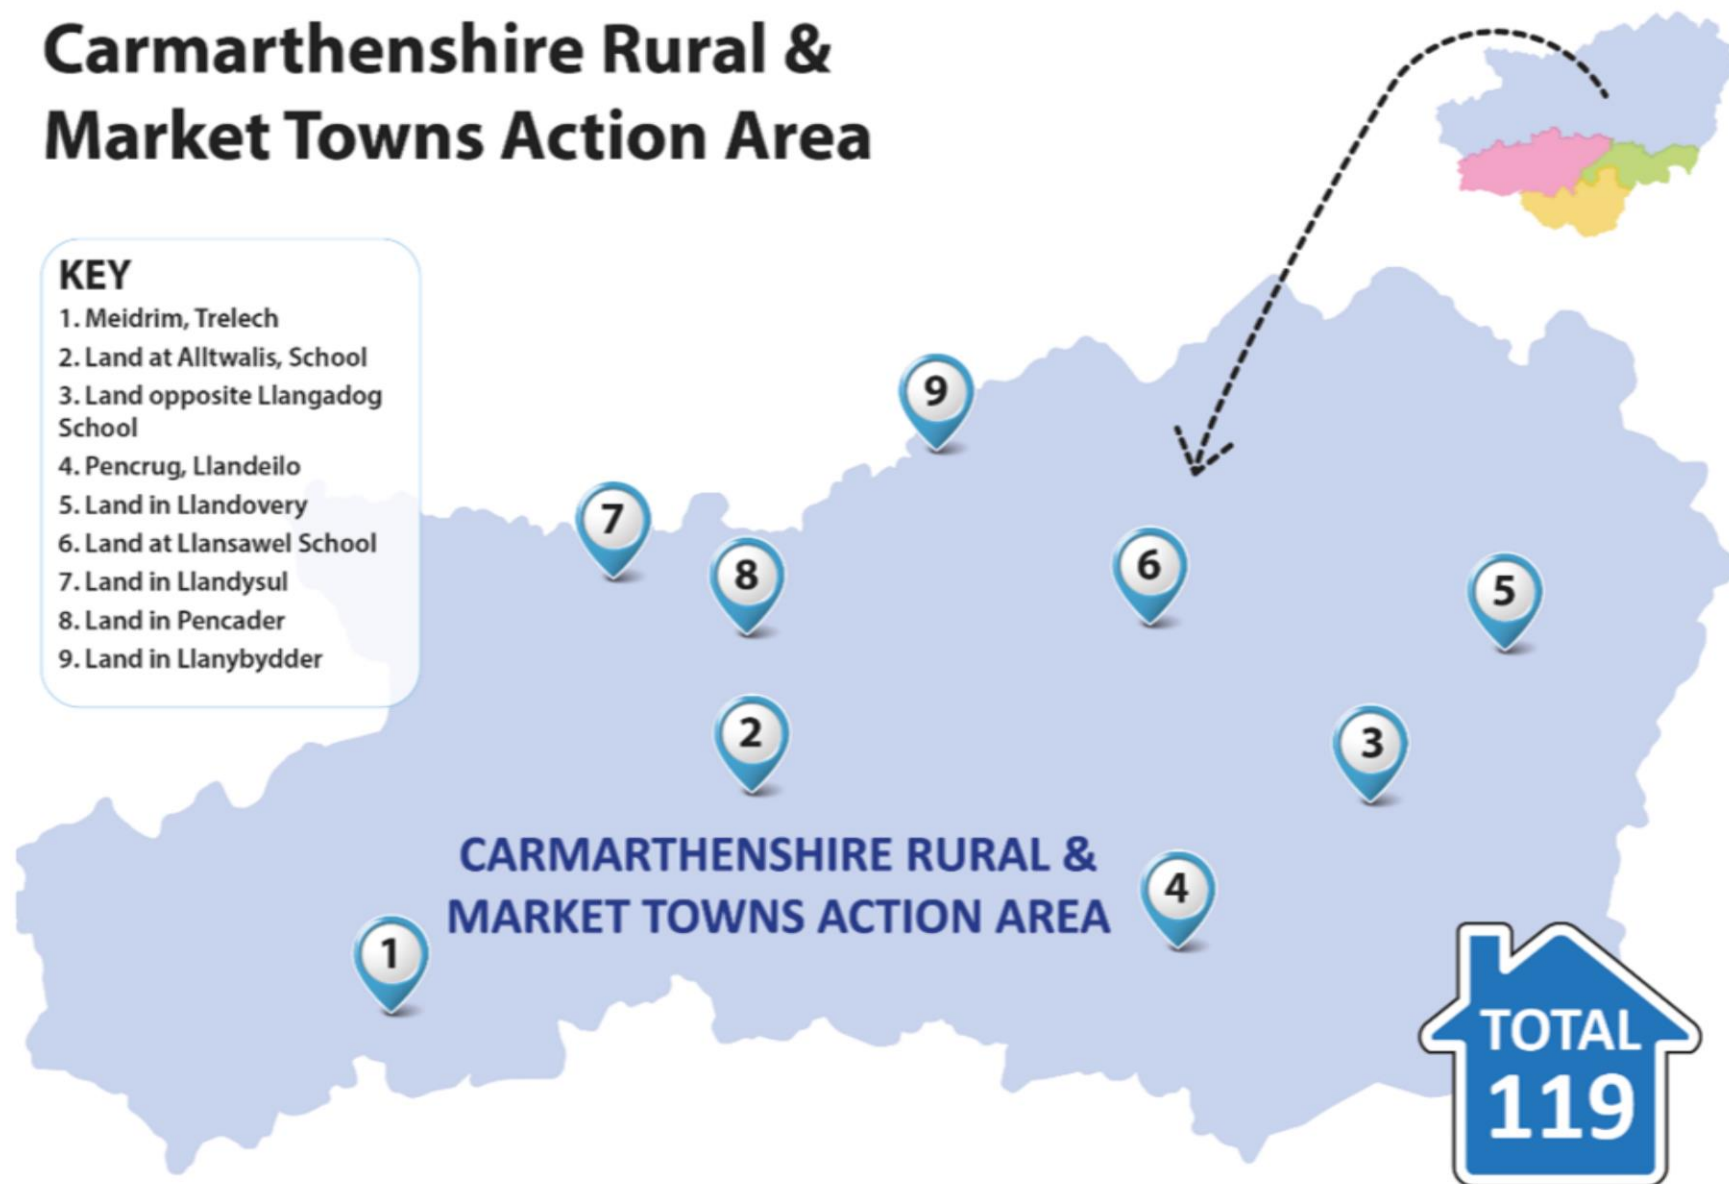

Carmarthenshire Rural & Market Towns Action Area

KEY

1. Meidrim, Trelech
2. Land at Alltwalis, School
3. Land opposite Llangadog School
4. Pencrug, Llandeilo
5. Land in Llandovery
6. Land at Llansawel School
7. Land in Llandysul
8. Land in Pencader
9. Land in Llanybydder