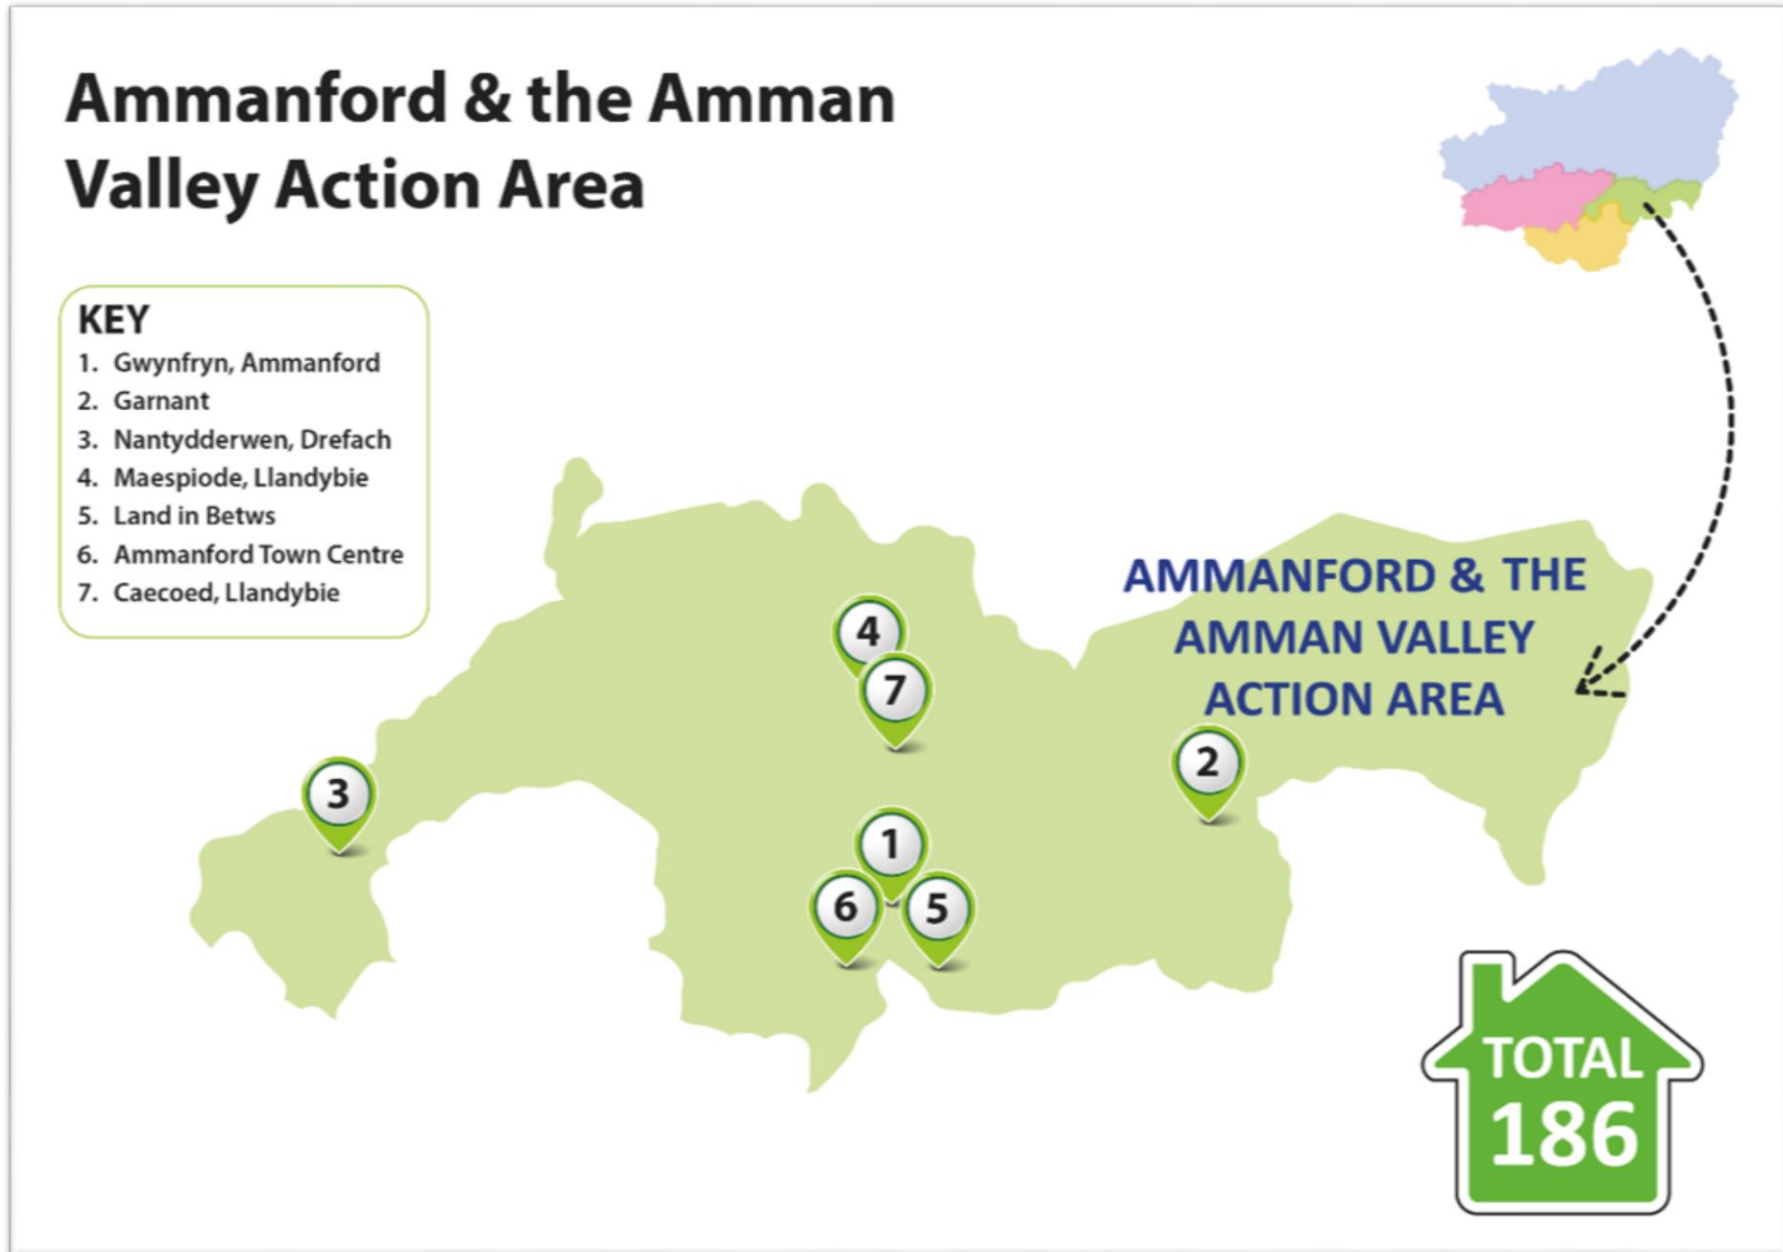

## Appendix 2 - Proposed delivery of our New Council Homes by Affordable Housing Action Area

# Carmarthen & the West Action Area

# Llanelli & District Action Area

## KEY

- 1. Dylan, Bynea
- 2. Garreglwyd, Pembrey
- 3. Llangennech
- 4. Pentref Gardd, Burry Port
- 5. Llanelli Town Centre
- 6. Station Road, Llanelli
- 7. Supported Living Scheme
- 8. Draka, Llanelli
- 9. Land in Llannon
- 10. Grillo Site, Burry Port
- 11. Wellness Village, Llanelli
- 12. Y Waun, Llwynhendy
- 13. Cross Hands
- 14. Granby Clos, Llanelli