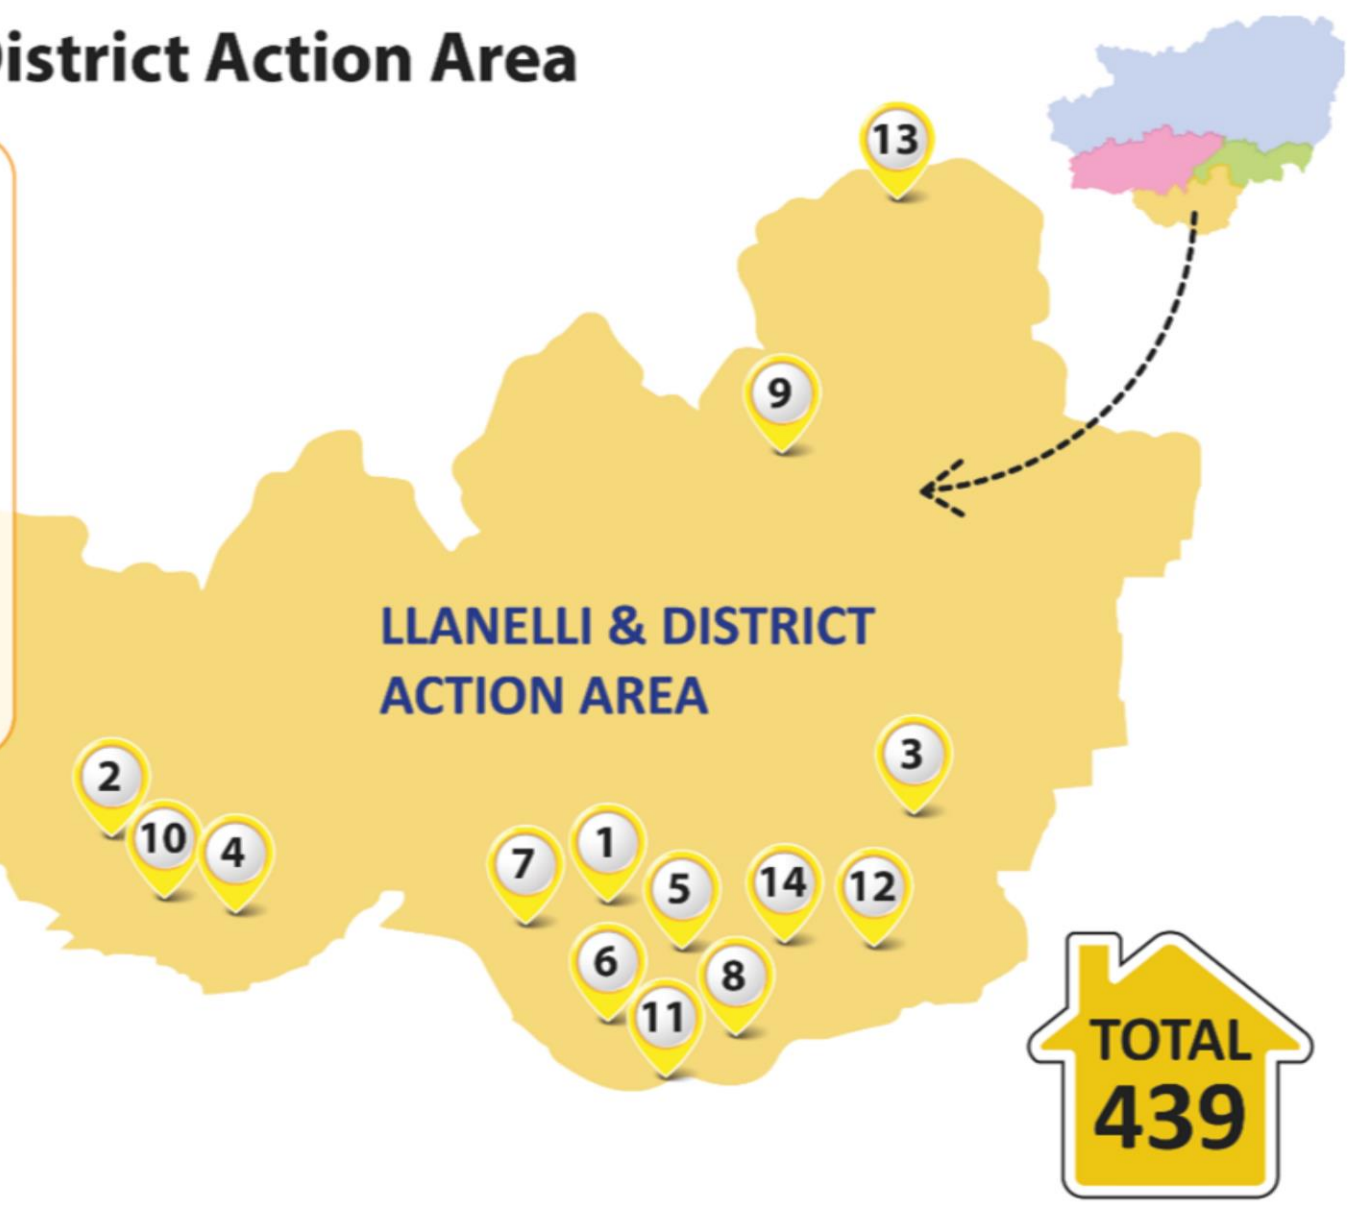

# Carmarthenshire Rural & Market Towns Action Area

## KEY

1. Meidrim, Trelech
2. Land at Alltwalis, School
3. Land opposite Llangadog School
4. Pencrug, Llandeilo
5. Land in Llandovery
6. Land at Llansawel School
7. Land in Llandysul
8. Land in Pencader
9. Land in Llanybydder

# Llanelli & District Action Area

## KEY

- 1. Dylan, Bynea
- 2. Garreglwyd, Pembrey
- 3. Llangennech
- 4. Pentref Gardd, Burry Port
- 5. Llanelli Town Centre
- 6. Station Road, Llanelli
- 7. Supported Living Scheme
- 8. Draka, Llanelli
- 9. Land in Llannon
- 10. Grillo Site, Burry Port
- 11. Wellness Village, Llanelli
- 12. Y Waun, Llwynhendy
- 13. Cross Hands
- 14. Granby Clos, Llanelli